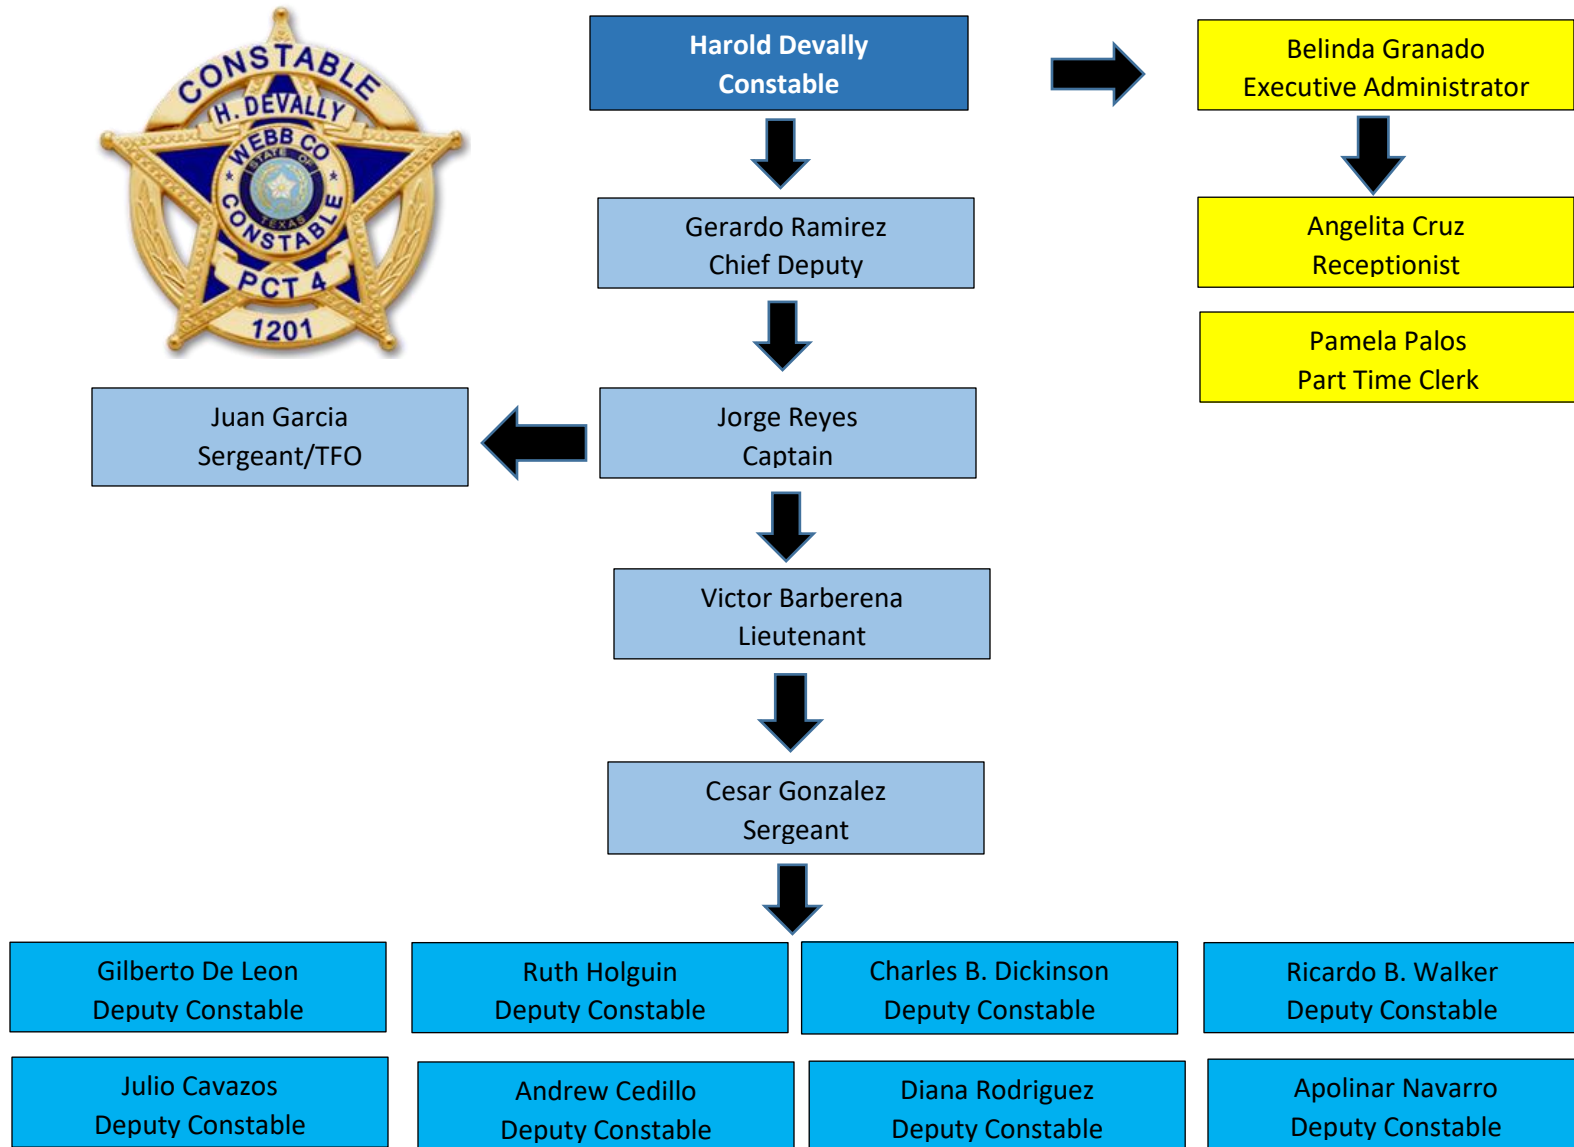

Webb County Constable Pct 4 Harold Devally

Organizational Chart

8501 San Dario Laredo, Texas 78046 (956) 523-5100